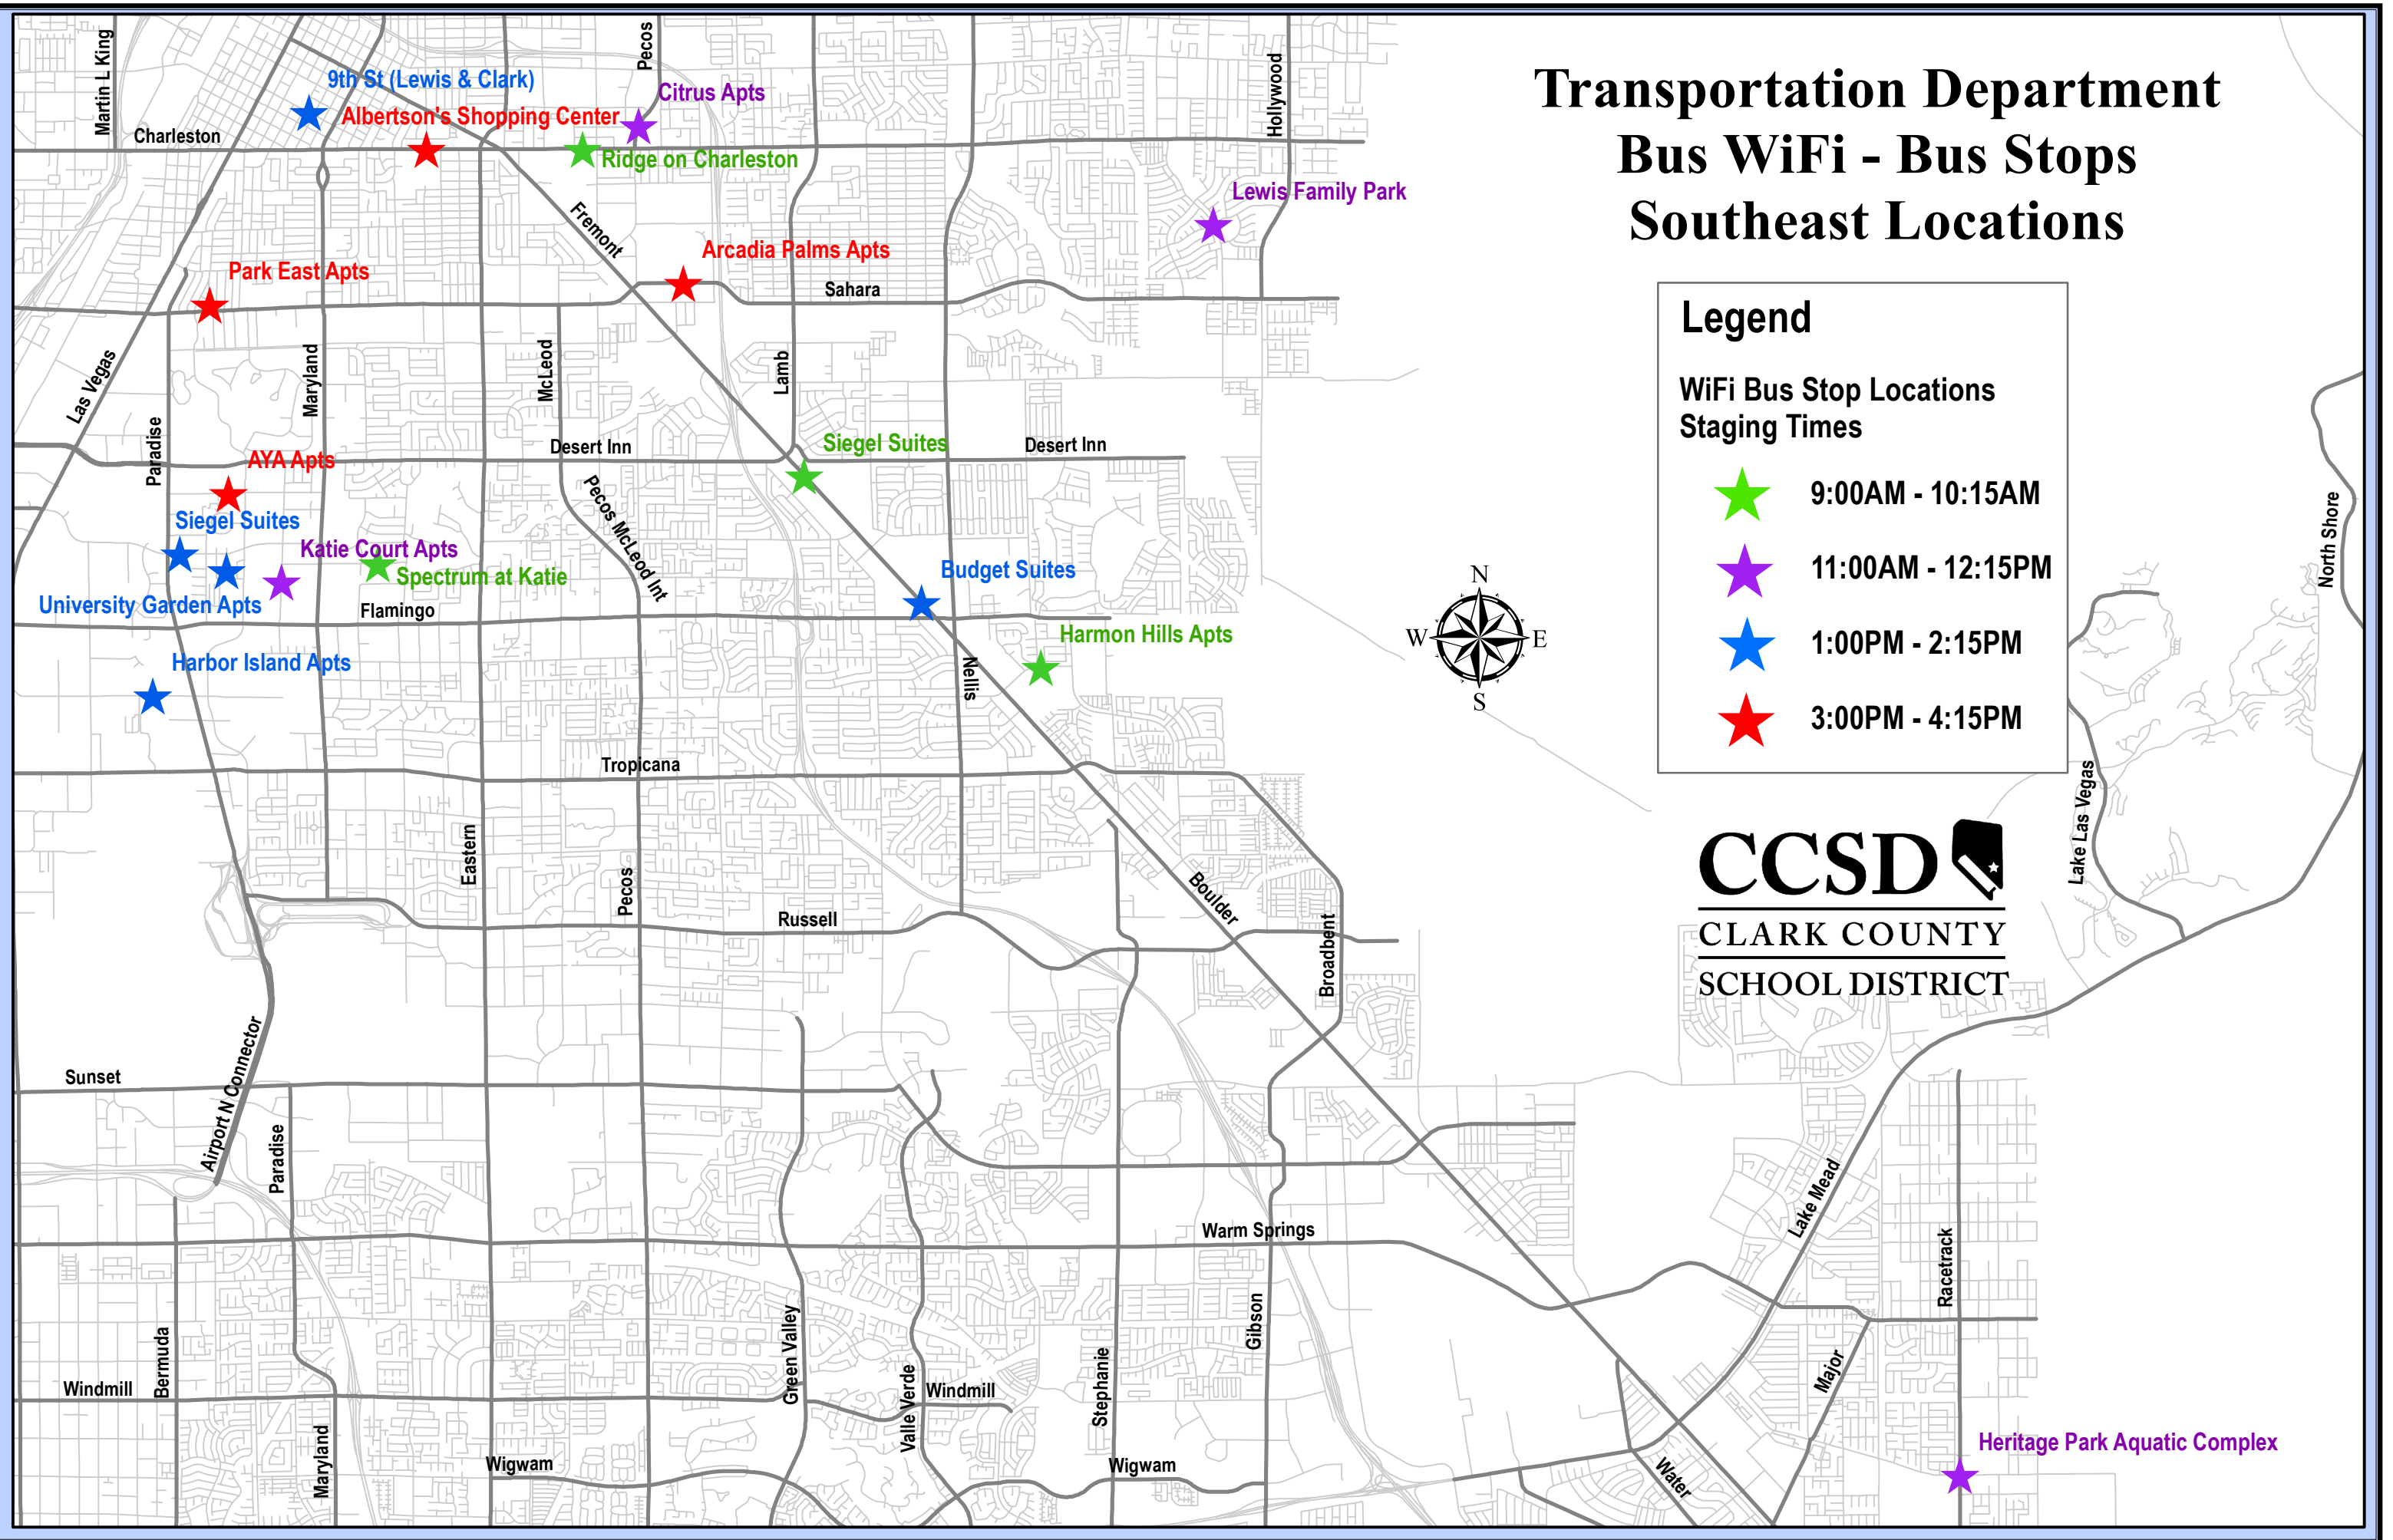

Transportation Department Bus WiFi - Bus Stops Northeast Locations

Legend

WiFi Bus Stop Locations
Staging Times

-  9:00AM - 10:15AM
-  11:00AM - 12:15PM
-  1:00PM - 2:15PM
-  3:00PM - 4:15PM

Transportation Department Bus WiFi - Bus Stops Northwest Locations

Legend

WiFi Bus Stop Locations
Staging Times

- ★ 9:00AM - 10:15AM
- ★ 11:00AM - 12:15PM
- ★ 1:00PM - 2:15PM
- ★ 3:00PM - 4:15PM

Transportation Department Bus WiFi - Bus Stops Southeast Locations

Legend

WiFi Bus Stop Locations
Staging Times

- ★ 9:00AM - 10:15AM
- ★ 11:00AM - 12:15PM
- ★ 1:00PM - 2:15PM
- ★ 3:00PM - 4:15PM

Transportation Department Bus WiFi - Bus Stops Southwest Locations

Legend

WiFi Bus Stop Locations
Staging Times

-  9:00AM - 10:15AM
-  11:00AM - 12:15PM
-  1:00PM - 2:15PM
-  3:00PM - 4:15PM