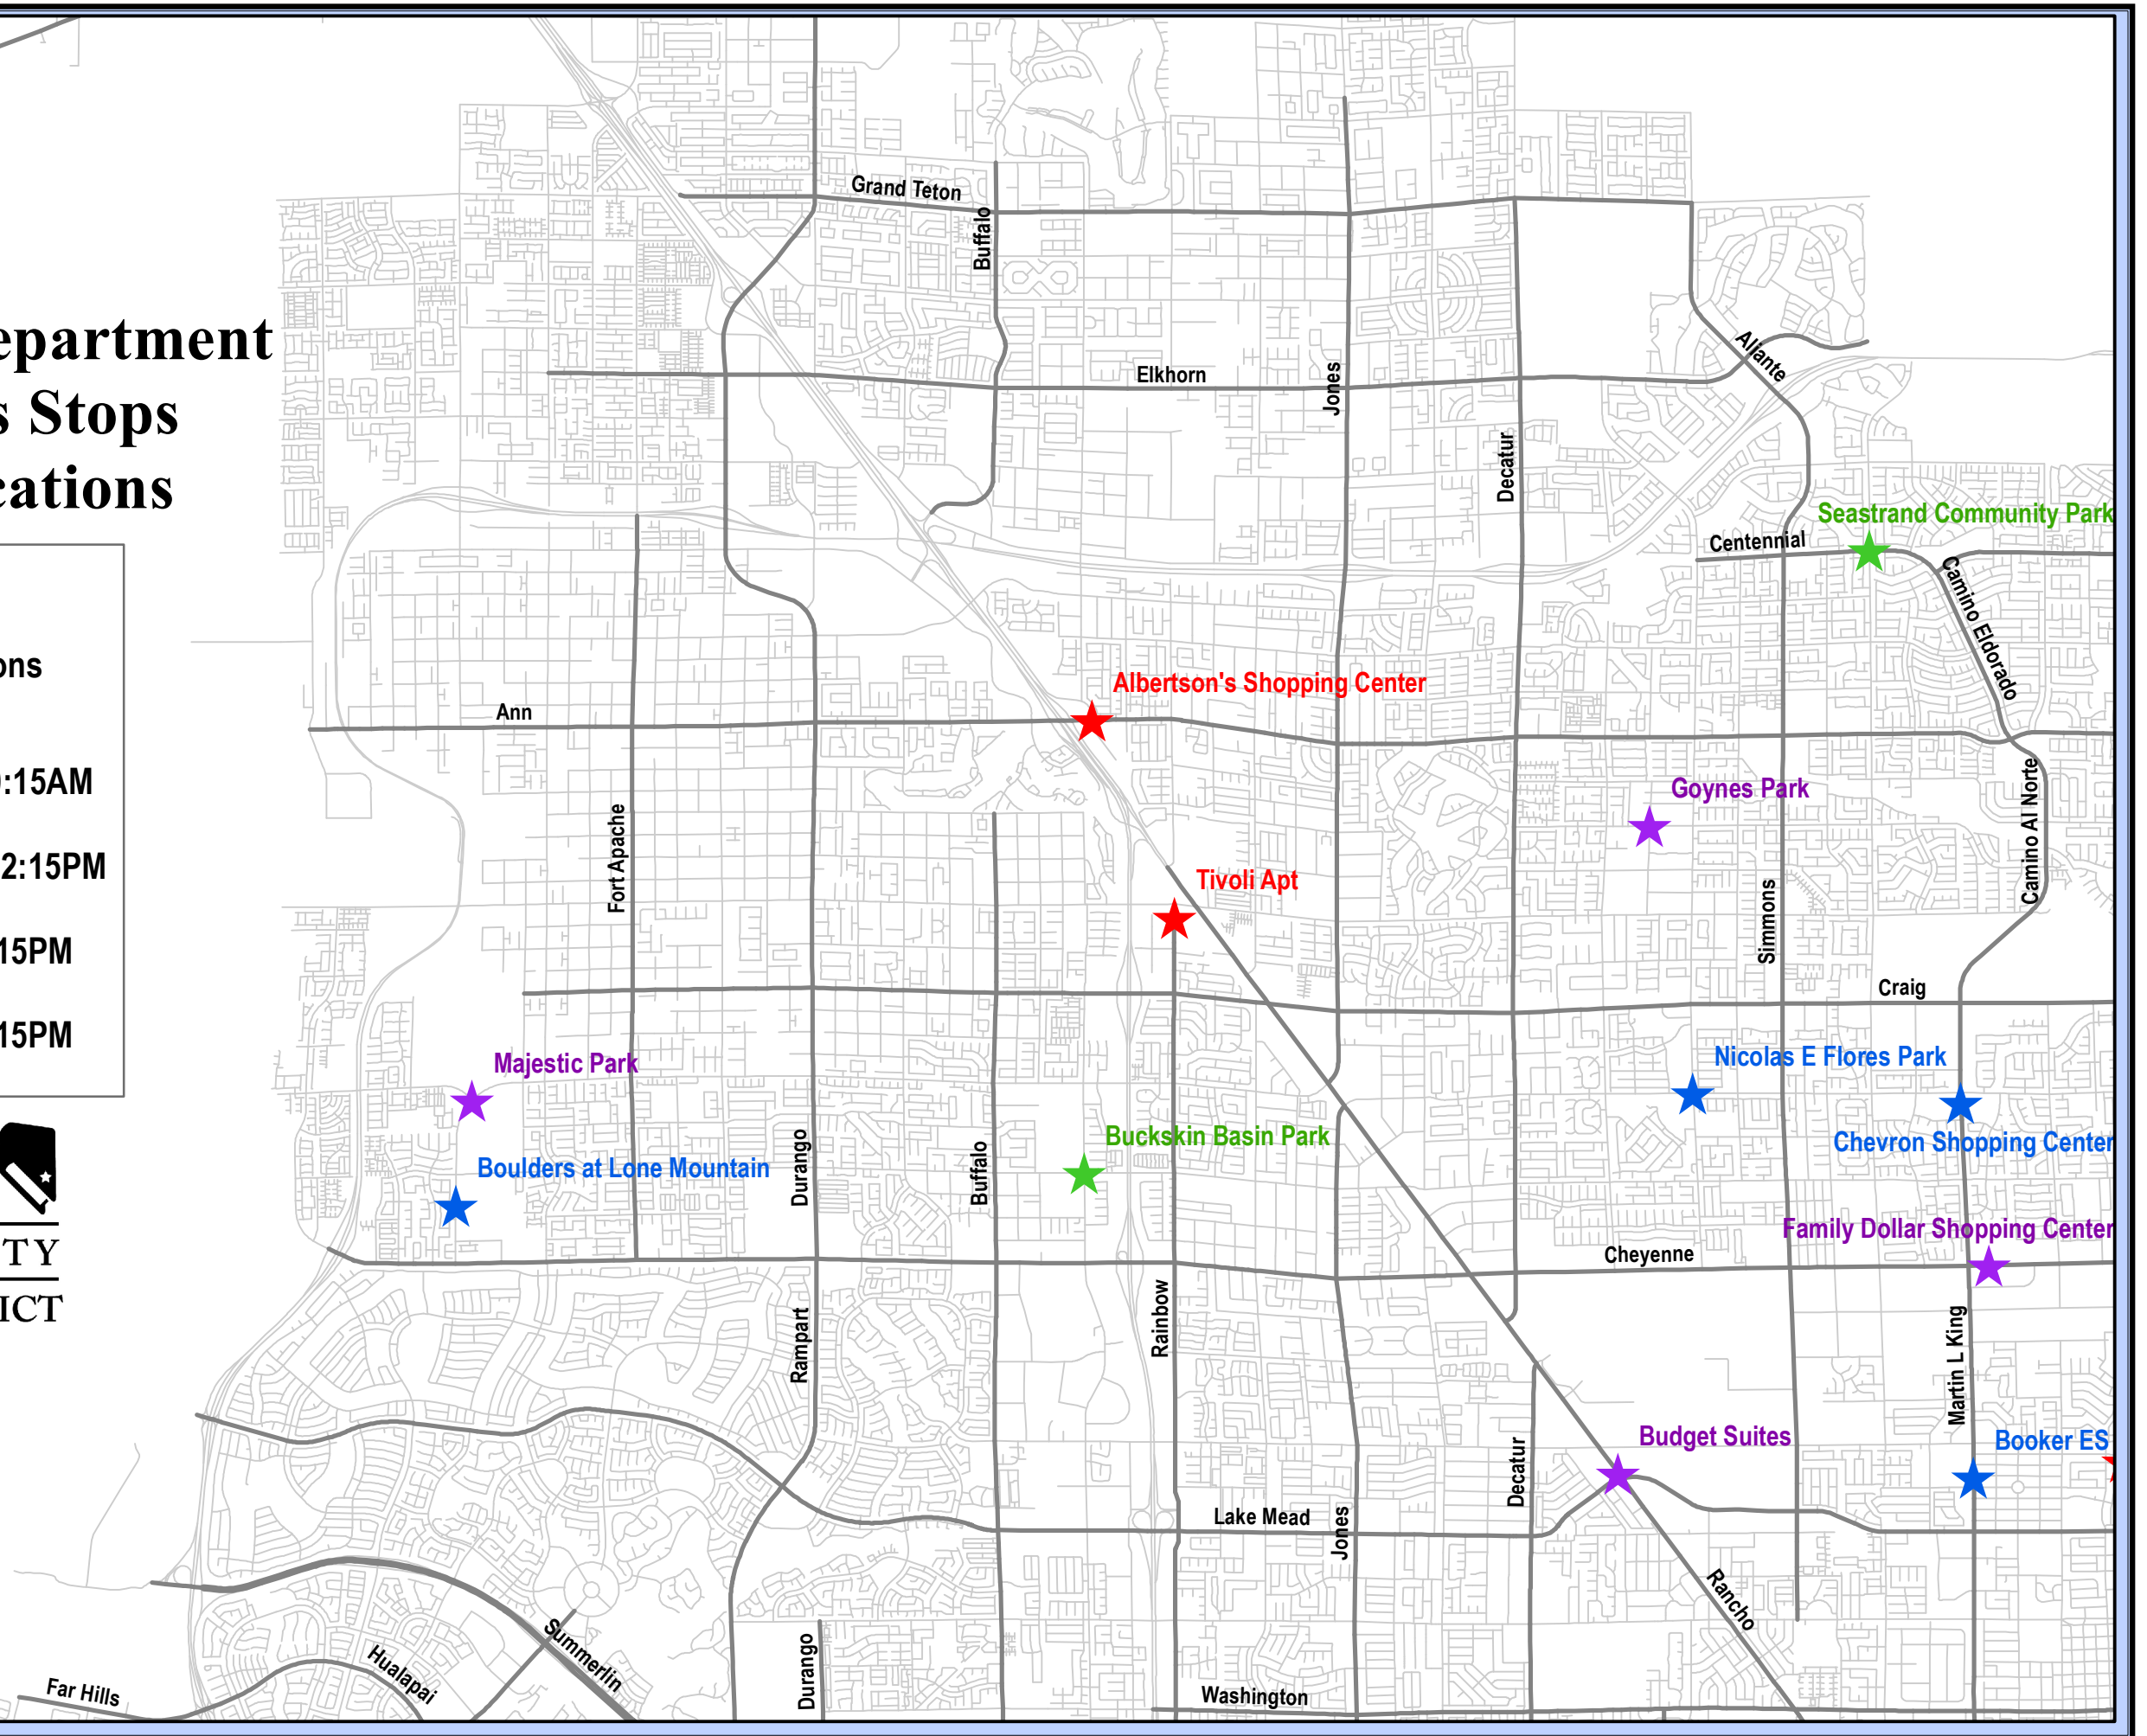

Transportation Department Bus WiFi - Bus Stops Northeast Locations

Legend

WiFi Bus Stop Locations
Staging Times

-  9:00AM - 10:15AM
-  11:00AM - 12:15PM
-  1:00PM - 2:15PM
-  3:00PM - 4:15PM

Transportation Department Bus WiFi - Bus Stops Northwest Locations

Legend

WiFi Bus Stop Locations
Staging Times

- ★ 9:00AM - 10:15AM
- ★ 11:00AM - 12:15PM
- ★ 1:00PM - 2:15PM
- ★ 3:00PM - 4:15PM

Transportation Department Bus WiFi - Bus Stops Southeast Locations

Legend

WiFi Bus Stop Locations
Staging Times

- ★ 9:00AM - 10:15AM
- ★ 11:00AM - 12:15PM
- ★ 1:00PM - 2:15PM
- ★ 3:00PM - 4:15PM

Transportation Department Bus WiFi - Bus Stops Southwest Locations

Legend

WiFi Bus Stop Locations
Staging Times

-  9:00AM - 10:15AM
-  11:00AM - 12:15PM
-  1:00PM - 2:15PM
-  3:00PM - 4:15PM