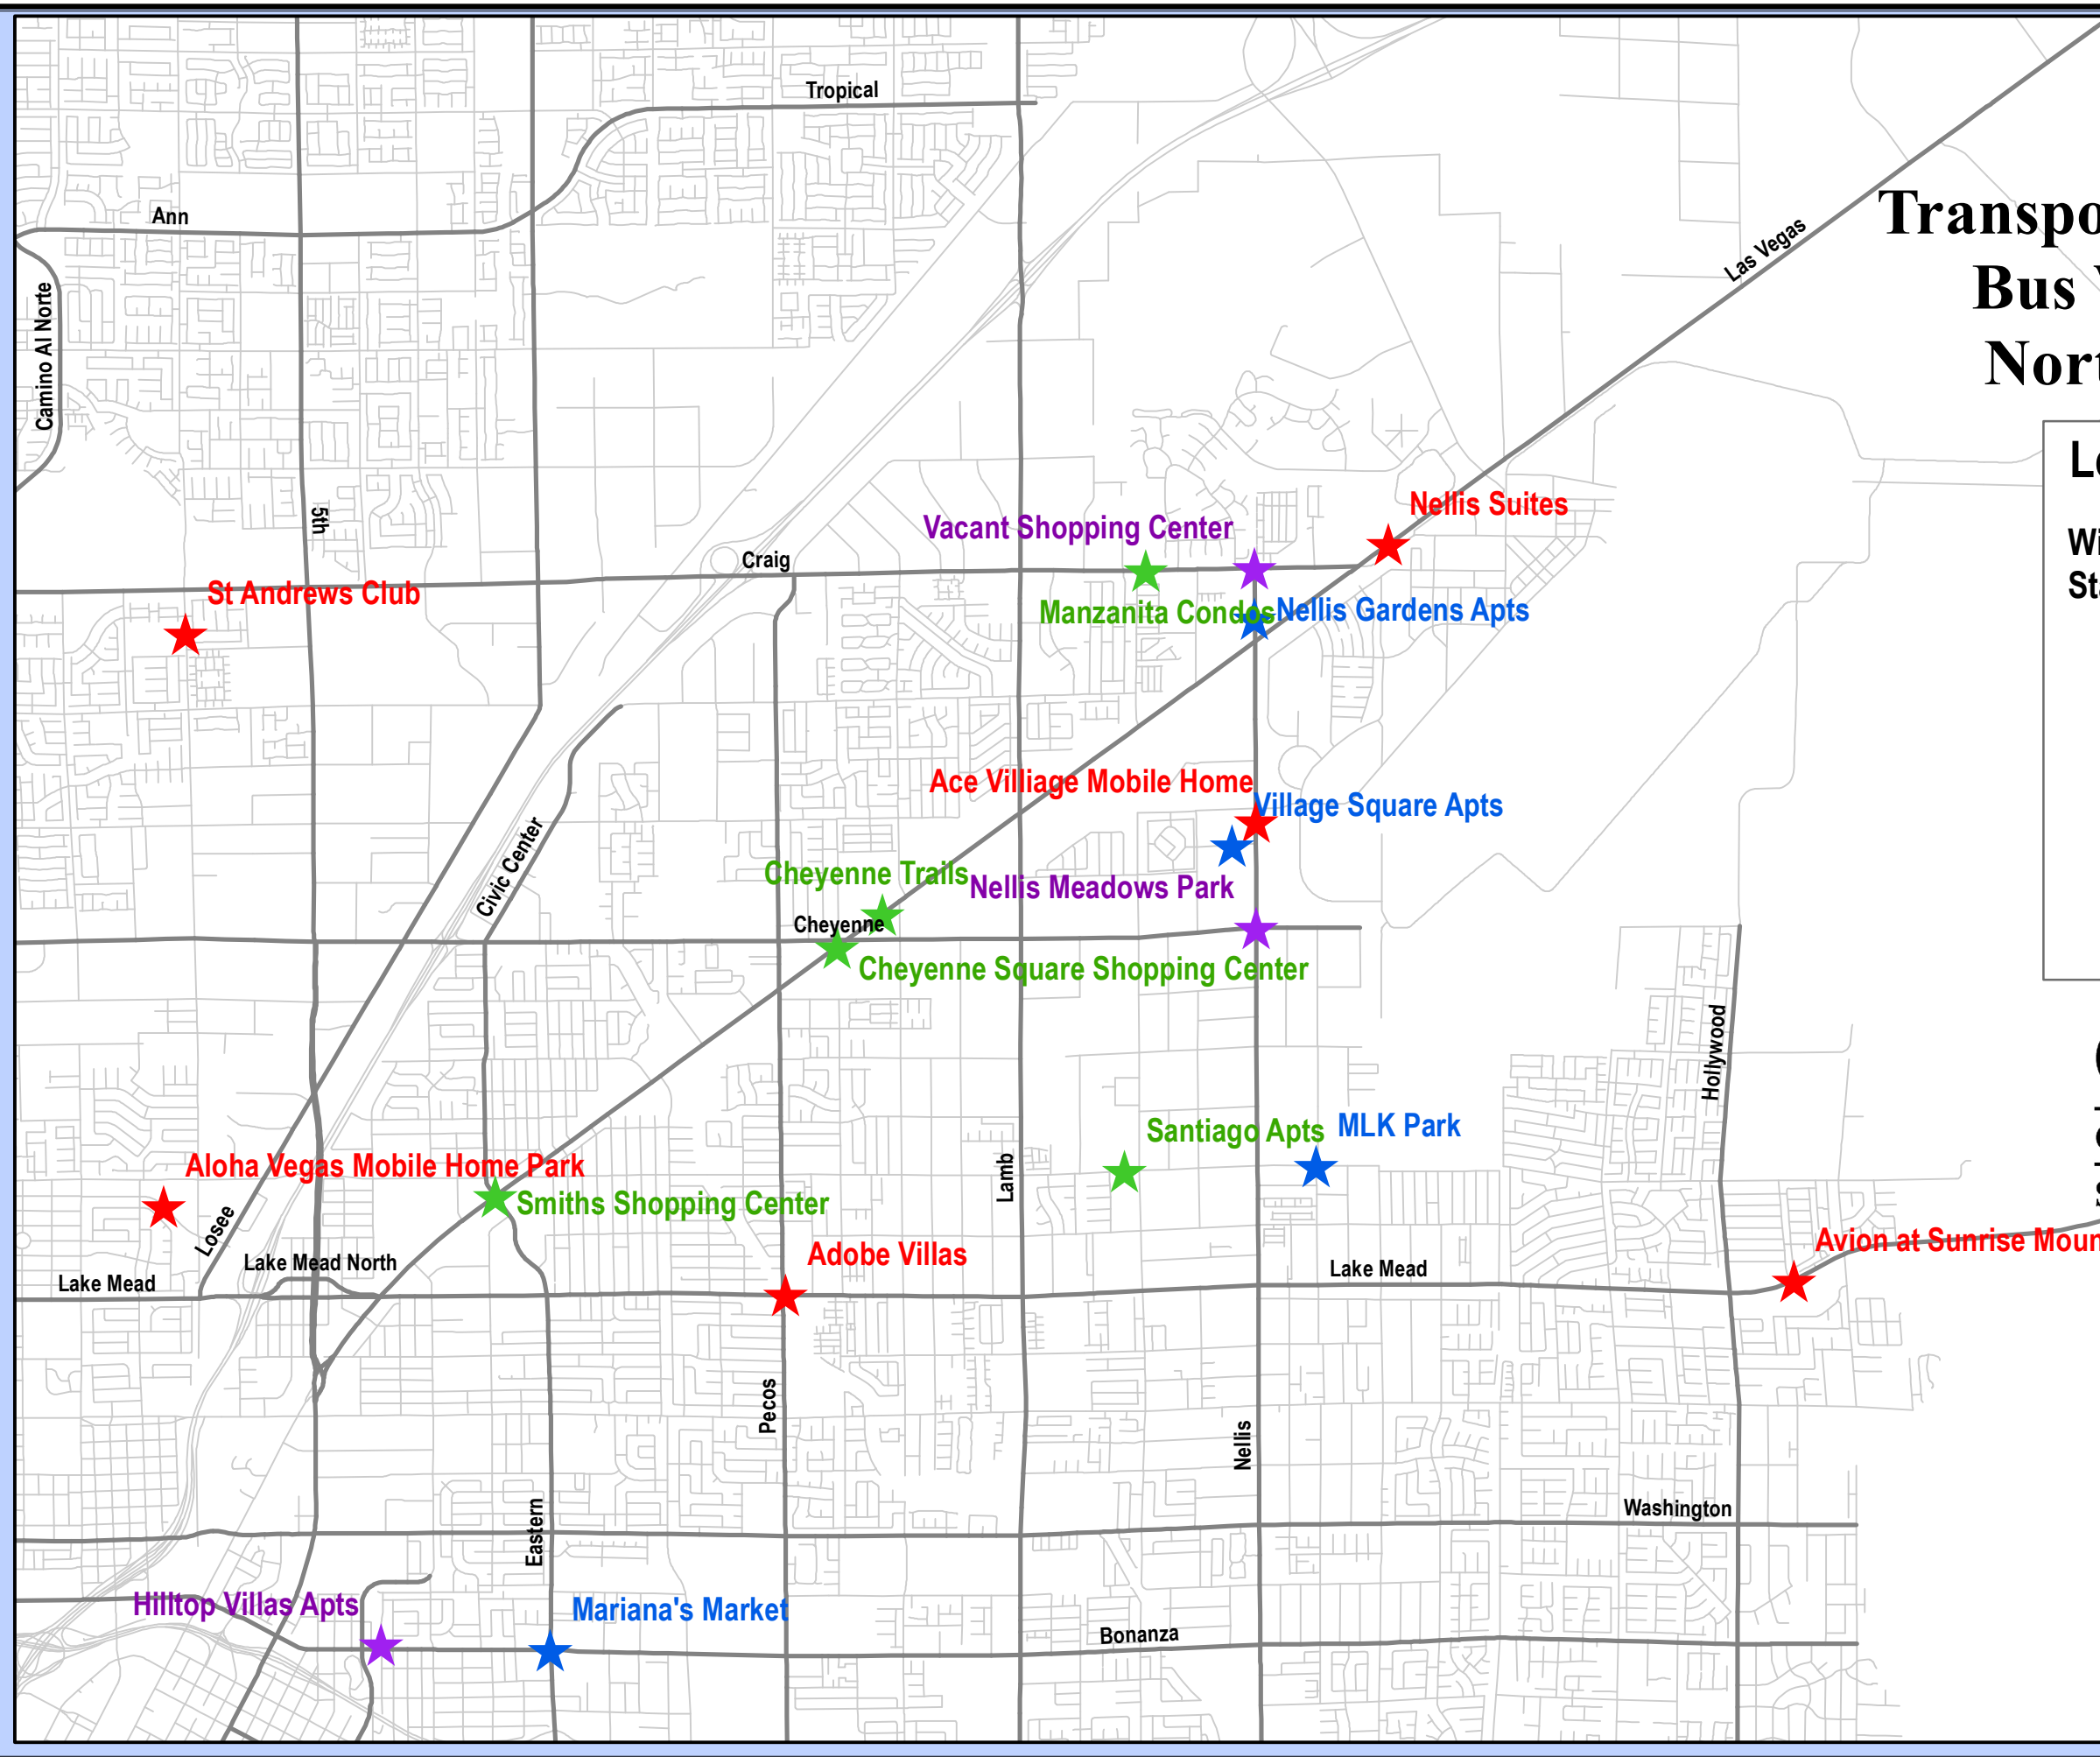

Transportation Department Bus WiFi - Bus Stops Northeast Locations

Legend

WiFi Bus Stop Locations
Staging Times

-  9:00AM - 10:15AM
-  11:00AM - 12:15PM
-  1:00PM - 2:15PM
-  3:00PM - 4:15PM

Transportation Department Bus WiFi - Bus Stops Northwest Locations

Legend

WiFi Bus Stop Locations
Staging Times

- ★ 9:00AM - 10:15AM
- ★ 11:00AM - 12:15PM
- ★ 1:00PM - 2:15PM
- ★ 3:00PM - 4:15PM

Transportation Department Bus WiFi - Bus Stops Southeast Locations

Legend

WiFi Bus Stop Locations
Staging Times

- ★ 9:00AM - 10:15AM
- ★ 11:00AM - 12:15PM
- ★ 1:00PM - 2:15PM
- ★ 3:00PM - 4:15PM

Transportation Department Bus WiFi - Bus Stops Southwest Locations

Legend

WiFi Bus Stop Locations
Staging Times

-  9:00AM - 10:15AM
-  11:00AM - 12:15PM
-  1:00PM - 2:15PM
-  3:00PM - 4:15PM